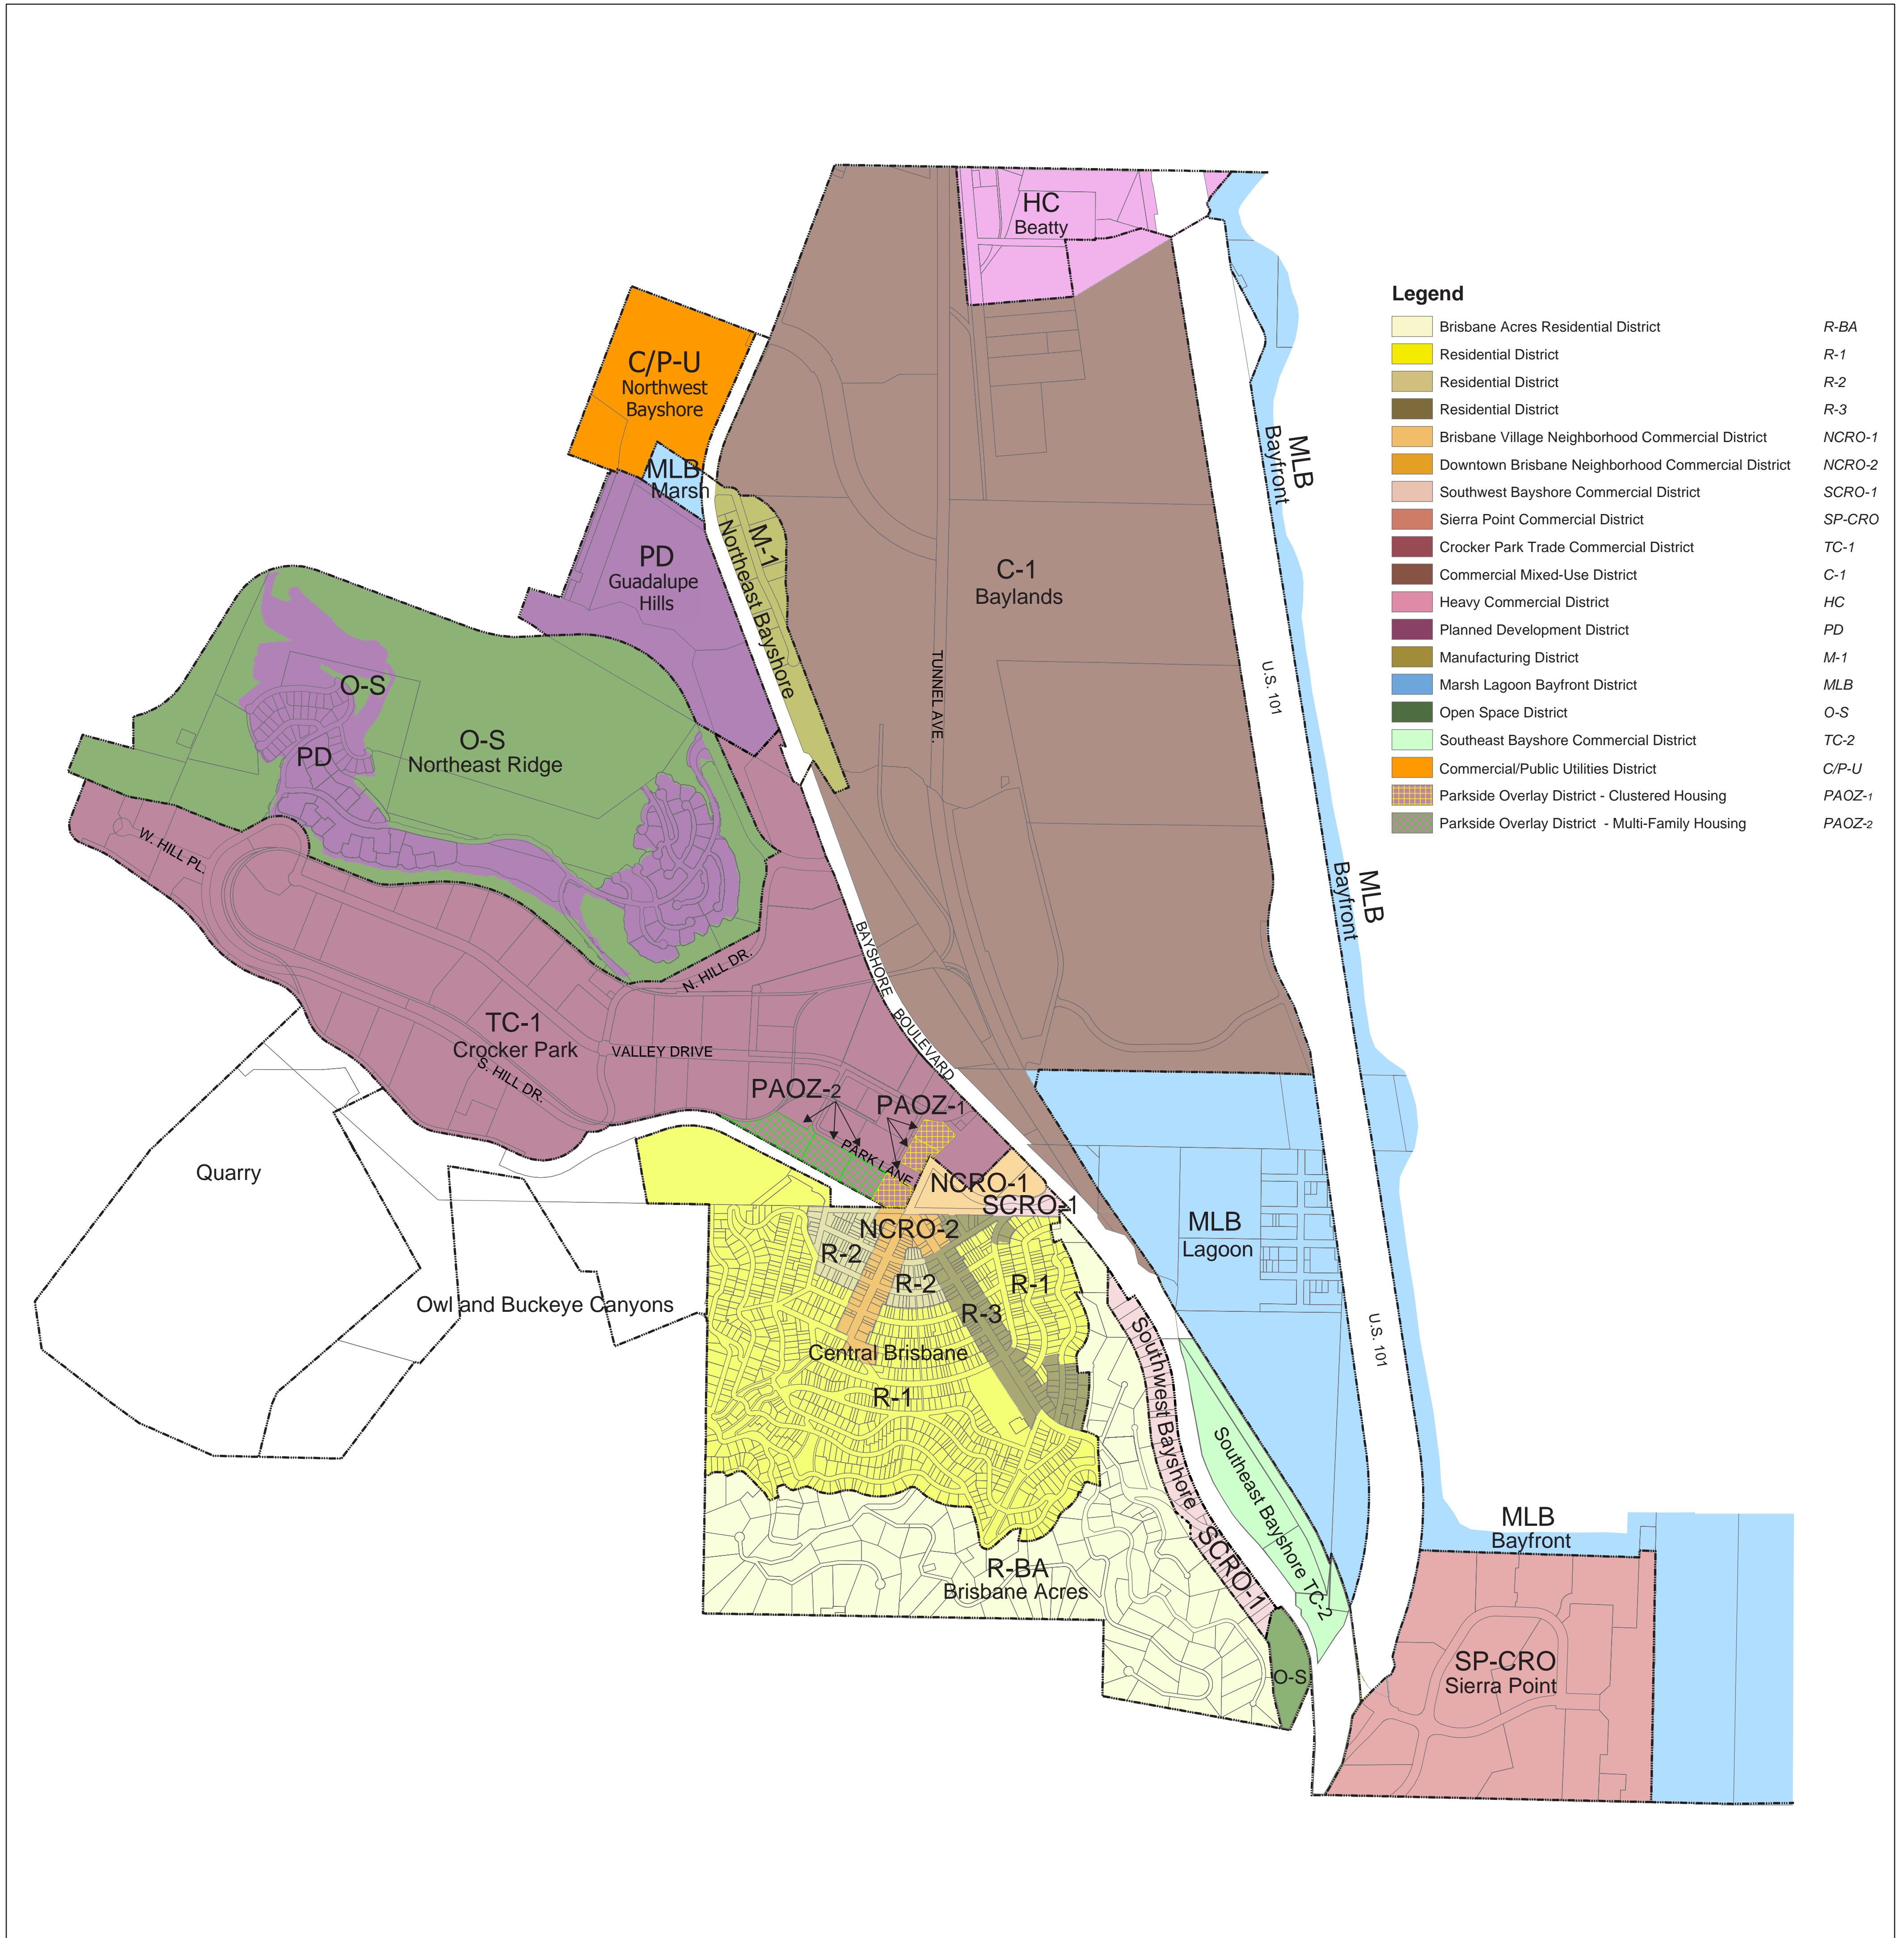

Zoning Map

City of Brisbane

Legend

	Brisbane Acres Residential District	R-BA
	Residential District	R-1
	Residential District	R-2
	Residential District	R-3
	Brisbane Village Neighborhood Commercial District	NCRO-1
	Downtown Brisbane Neighborhood Commercial District	NCRO-2
	Southwest Bayshore Commercial District	SCRO-1
	Sierra Point Commercial District	SP-CRO
	Crocker Park Trade Commercial District	TC-1
	Commercial Mixed-Use District	C-1
	Heavy Commercial District	HC
	Planned Development District	PD
	Manufacturing District	M-1
	Marsh Lagoon Bayfront District	MLB
	Open Space District	O-S
	Southeast Bayshore Commercial District	TC-2
	Commercial/Public Utilities District	C/P-U
	Parkside Overlay District - Clustered Housing	PAOZ-1
	Parkside Overlay District - Multi-Family Housing	PAOZ-2

Revised: May 16, 1988
 Revised: May 29, 1992
 Revised: April 1996
 Revised: February 2000
 Revised: February 2002
 Revised: July 2003
 Revised: October 30, 2017
 Revised: January 4, 2018