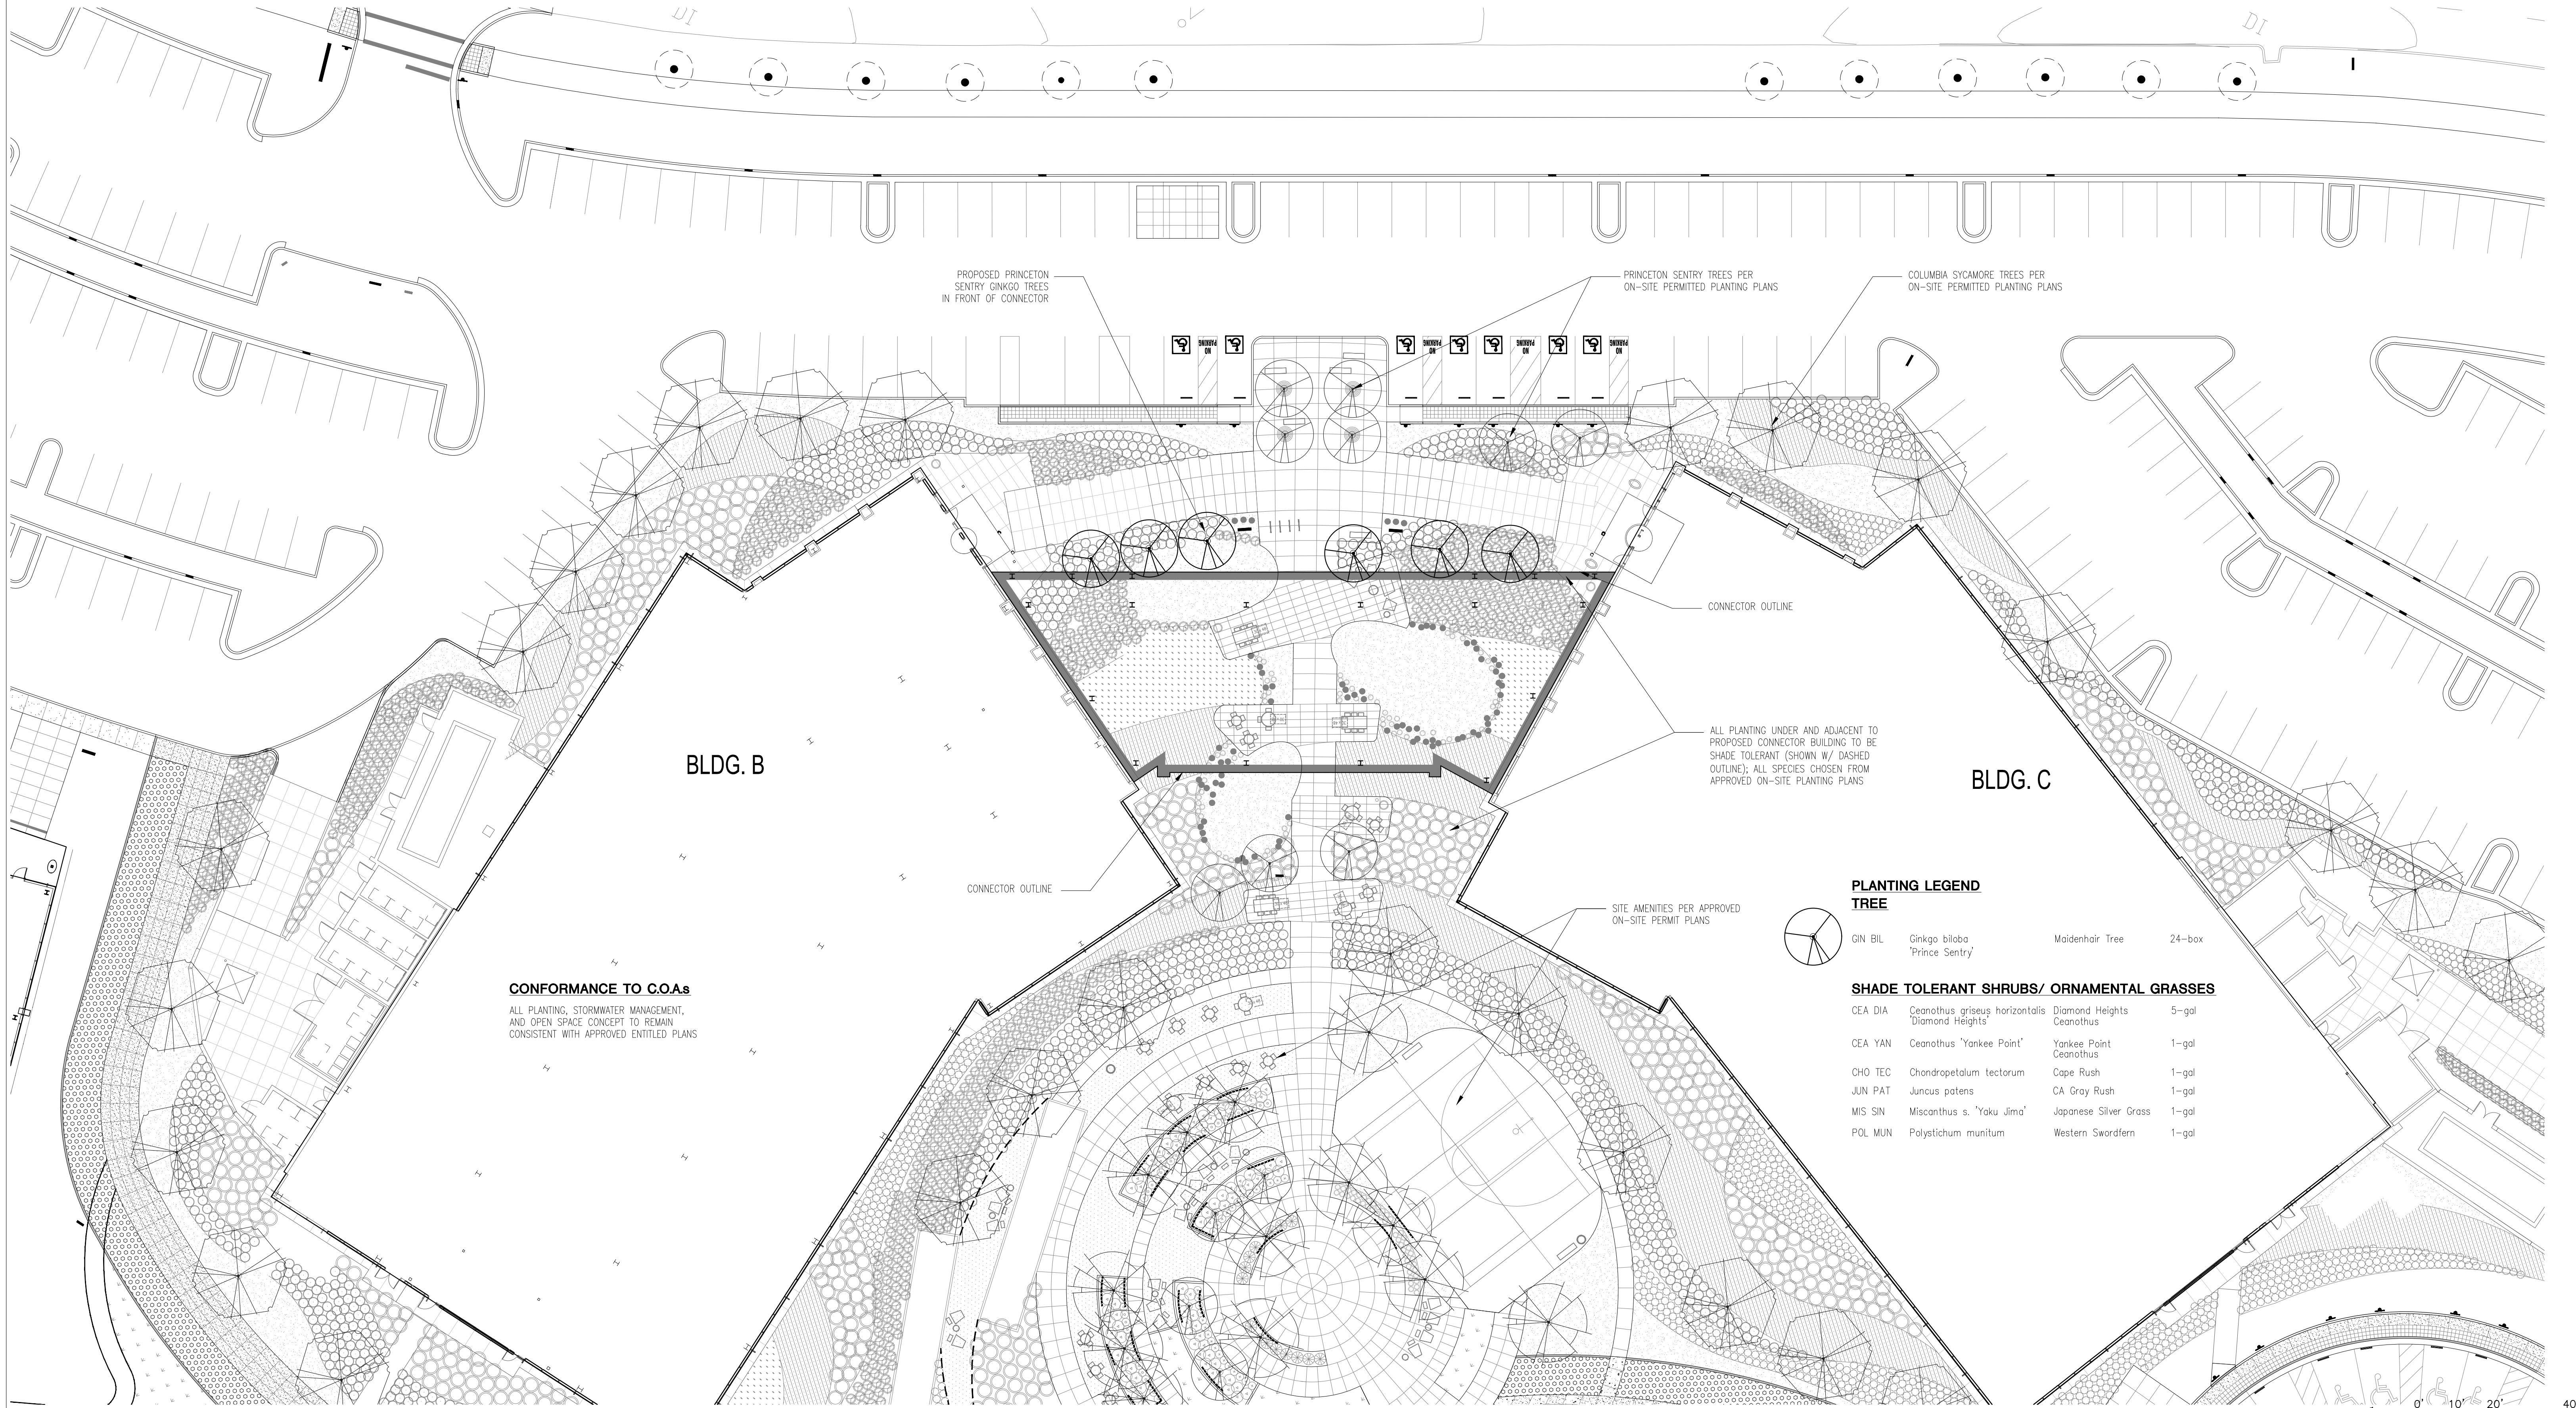

1 VIEW OF APPROVED PROJECT NORTH FACADE

2 VIEW OF APPROVED PROJECT NORTH FACADE

3 VIEW OF APPROVED PROJECT SOUTH FACADE

1600 SIERRA POINT

BRISBANE, CA 94005

PLANNING SUBMITTAL

ENTITLED PERSPECTIVES

06/07/2019

A8

CONFORMANCE TO CO.As
 ALL PLANTING, STORMWATER MANAGEMENT,
 AND OPEN SPACE CONCEPT TO REMAIN
 CONSISTENT WITH APPROVED ENTITLED PLANS

PLANTING LEGEND

TREE			
	GIN BIL Ginkgo biloba 'Prince Sentry'		Maidenhair Tree 24-box
SHADE TOLERANT SHRUBS/ ORNAMENTAL GRASSES			
CEA DIA	Ceanothus griseus horizontalis 'Diamond Heights'		Diamond Heights Ceanothus 5-gal
CEA YAN	Ceanothus 'Yankee Point'		Yankee Point Ceanothus 1-gal
CHO TEC	Chandropetalum tectorum		Cape Rush 1-gal
JUN PAT	Juncus patens		CA Gray Rush 1-gal
MIS SIN	Miscanthus s. 'Yaku Jima'		Japanese Silver Grass 1-gal
POL MUN	Polystichum munitum		Western Swordfern 1-gal

SIERRA POINT
 1000 SIERRA POINT PARKWAY, BRISBANE, CA

PLANNING SUBMITTAL

CONCEPTUAL LANDSCAPE PLAN

05/22/2019

L1

BLANK