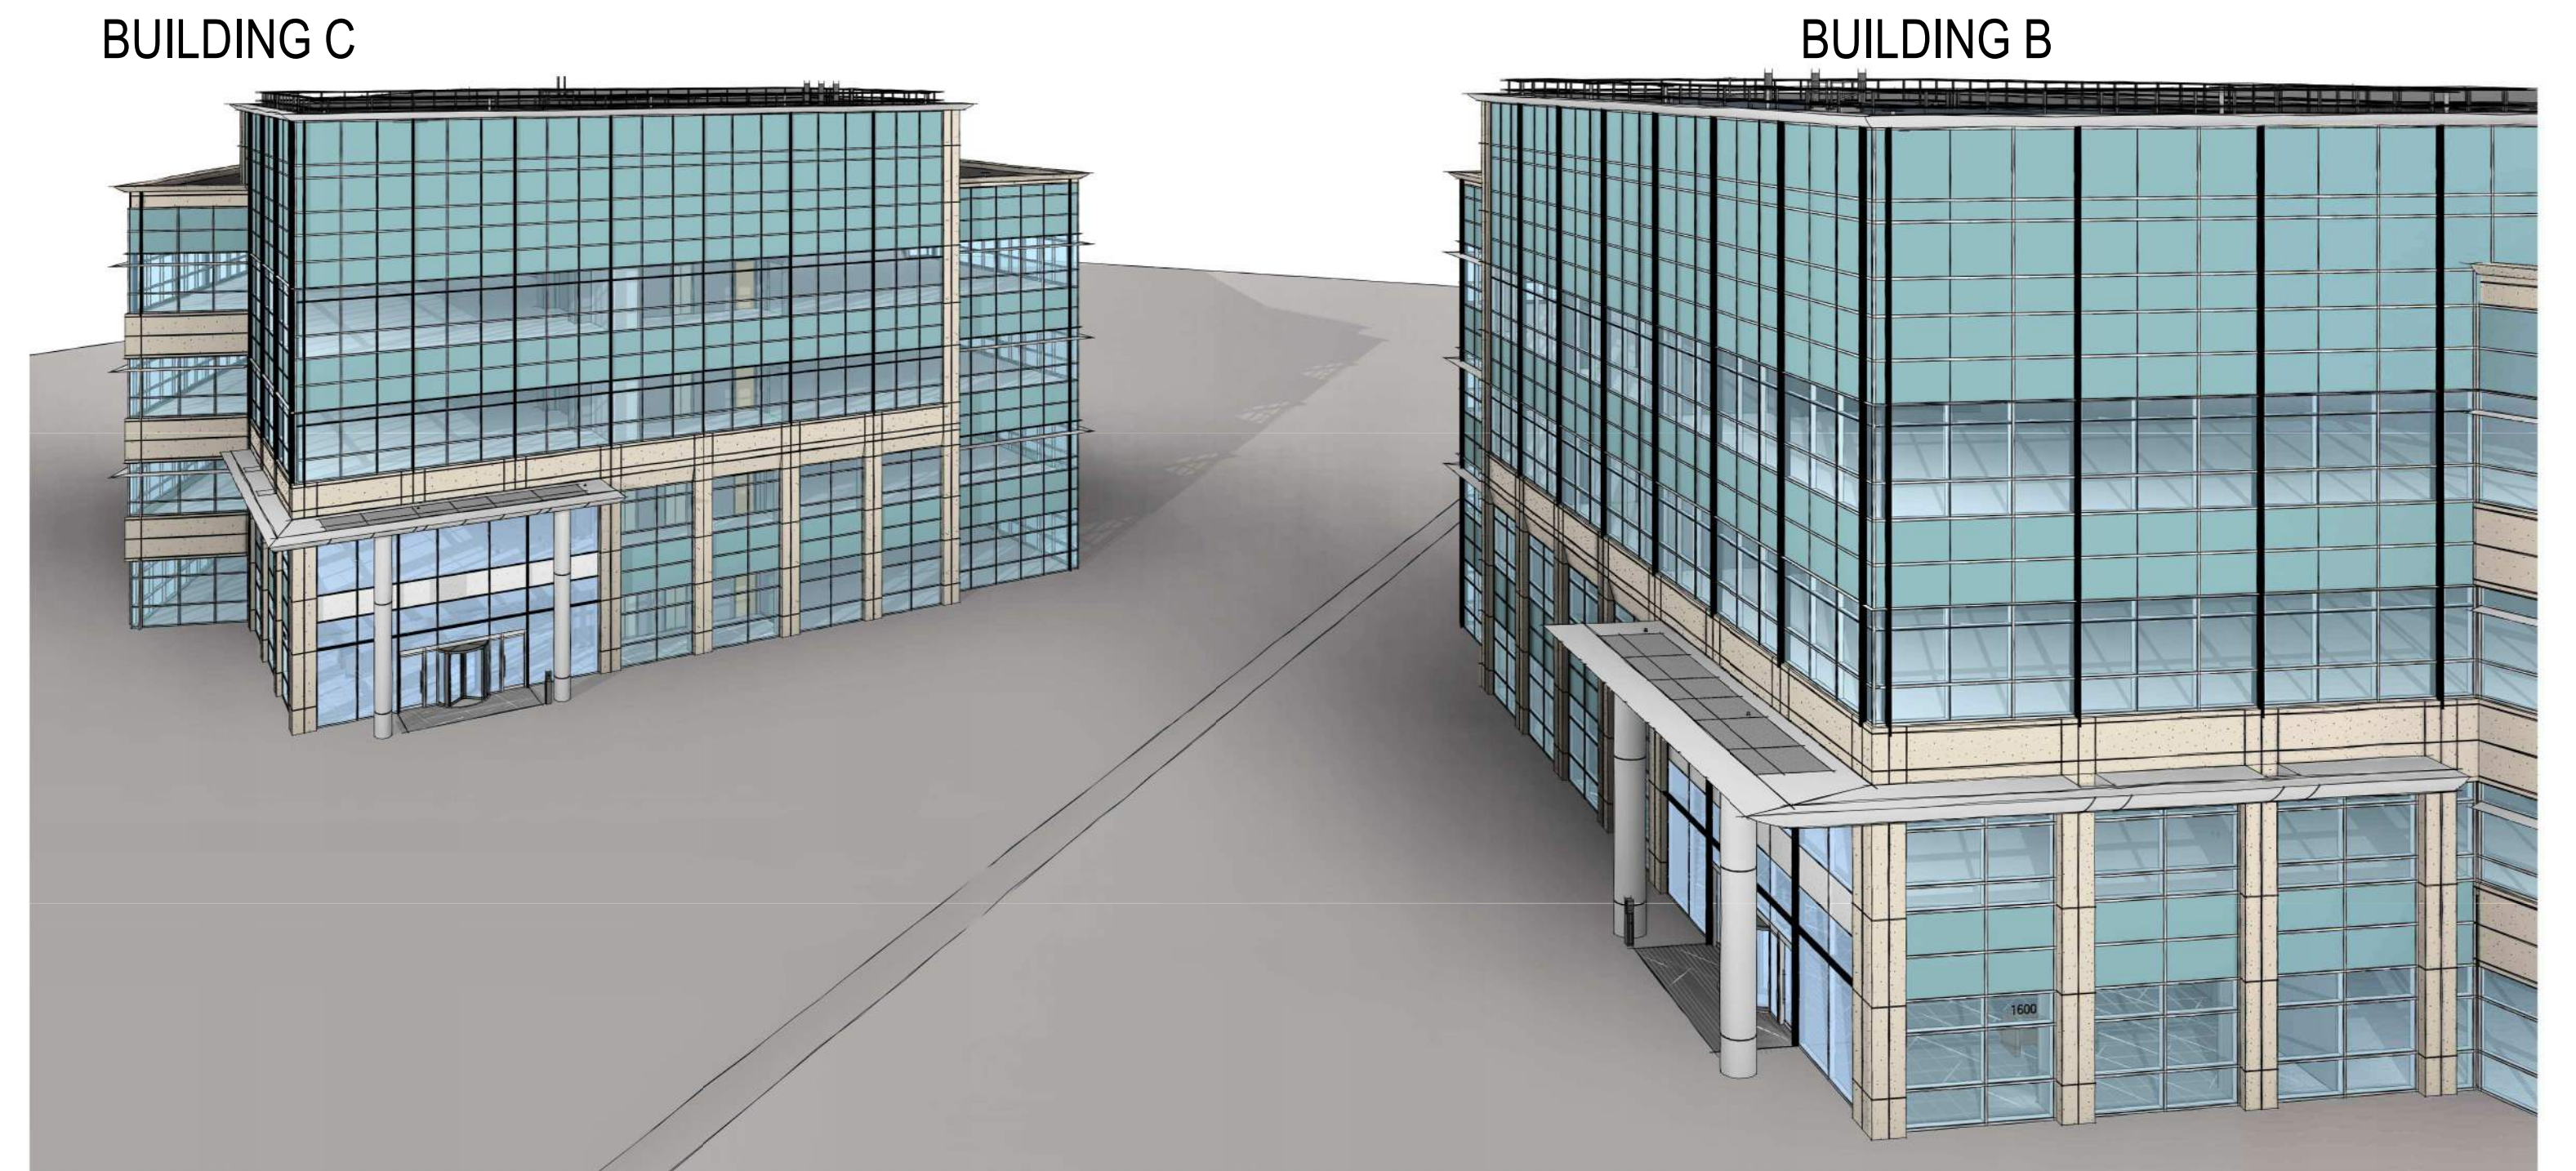

1 VIEW OF APPROVED PROJECT NORTH FACADE

2 VIEW OF APPROVED PROJECT NORTH FACADE

3 VIEW OF APPROVED PROJECT SOUTH FACADE

1600 SIERRA POINT

BRISBANE, CA 94005

PLANNING SUBMITTAL

ENTITLED PERSPECTIVES

06/07/2019

A8

CONFORMANCE TO CO.As
 ALL PLANTING, STORMWATER MANAGEMENT,
 AND OPEN SPACE CONCEPT TO REMAIN
 CONSISTENT WITH APPROVED ENTITLED PLANS

PLANTING LEGEND

TREE			
	GIN BIL Ginkgo biloba 'Prince Sentry'		Maidenhair Tree 24-box
SHADE TOLERANT SHRUBS/ ORNAMENTAL GRASSES			
CEA DIA	Ceanothus griseus horizontalis 'Diamond Heights'		Diamond Heights Ceanothus 5-gal
CEA YAN	Ceanothus 'Yankee Point'		Yankee Point Ceanothus 1-gal
CHO TEC	Chandropetalum tectorum		Cape Rush 1-gal
JUN PAT	Juncus patens		CA Gray Rush 1-gal
MIS SIN	Miscanthus s. 'Yaku Jima'		Japanese Silver Grass 1-gal
POL MUN	Polystichum munitum		Western Swordfern 1-gal

SIERRA POINT
 1000 SIERRA POINT PARKWAY, BRISBANE, CA

PLANNING SUBMITTAL

CONCEPTUAL LANDSCAPE PLAN

05/22/2019

L1

BLANK