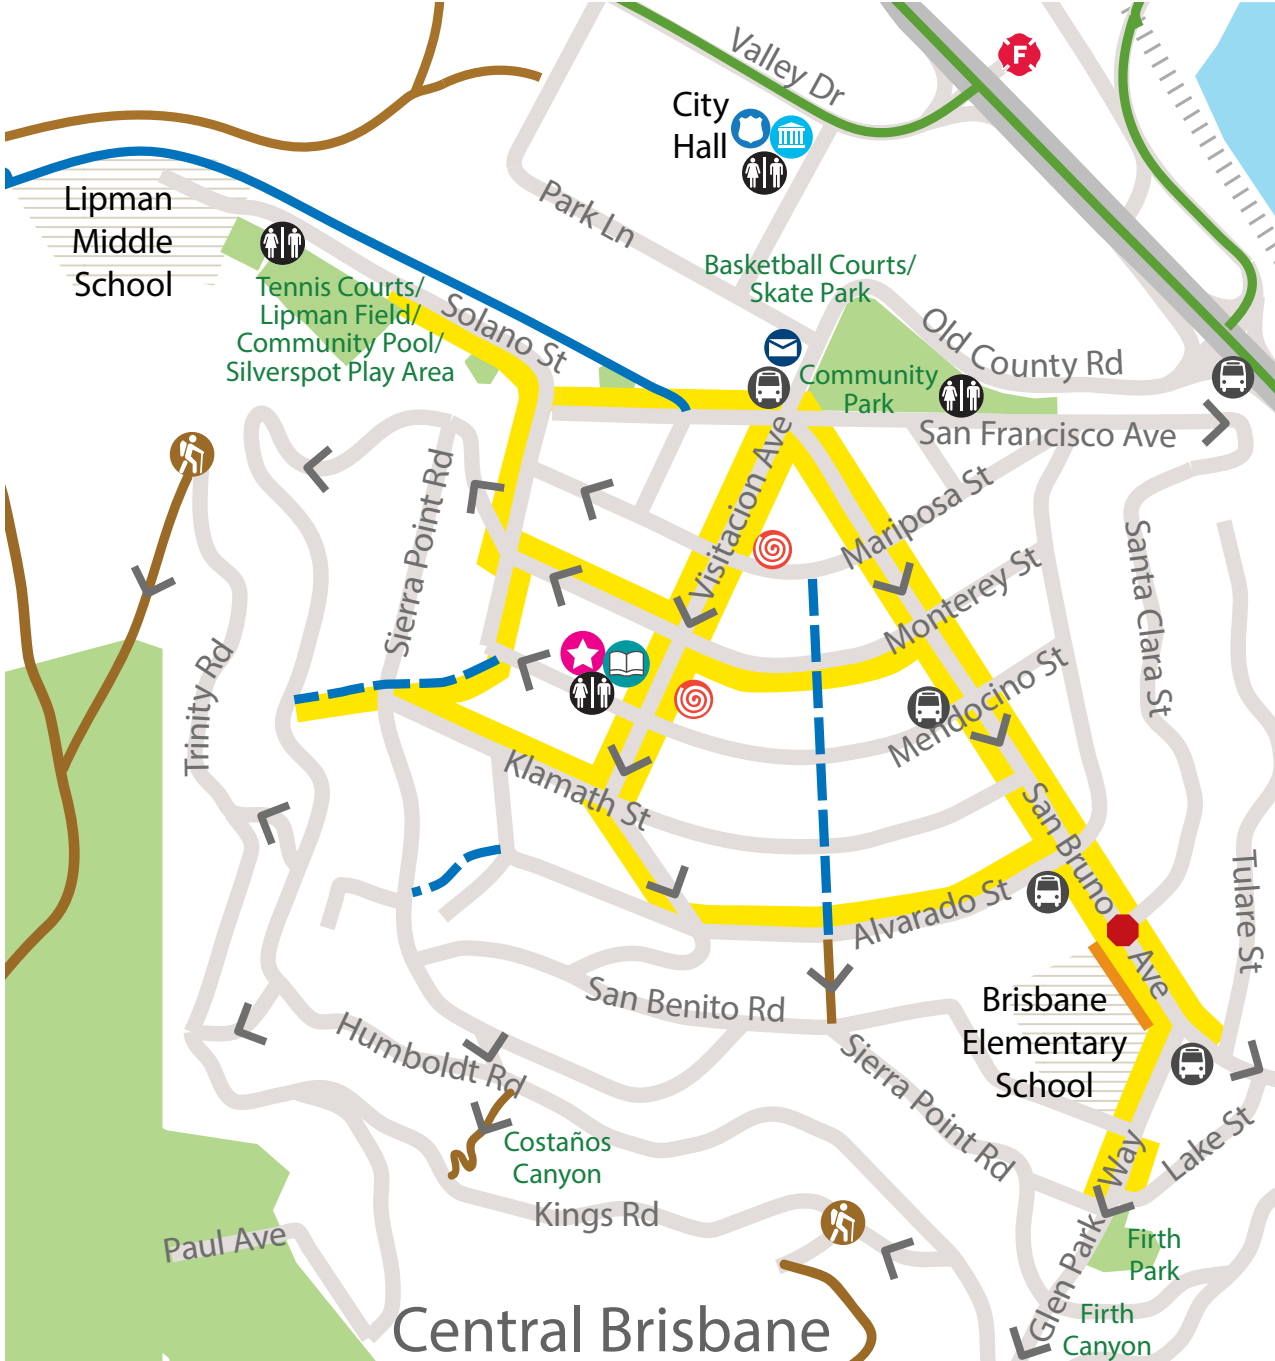

City of Brisbane Bicycle and Pedestrian Routes

September 2017

Brisbane City Hall
50 Park Place
Brisbane, CA 94005

Walk/Bike Facilities

- Safe Pedestrian Route to School (Sidewalk)
- Hiking Trail
- Walkway/Stairway
- Shared Use Path
- Bike Lane
- Crossing Guard
- School Drop-off Zone
- Steep Incline

Points of Interest

- Trailhead
- Government Building
- Library
- Transit/Shuttle Stop
- Police Station
- Fire Station
- Post Office
- Community Center
- Public Art
- Public Restroom
- Fishing Pier

Bicycling Safety Tips

Drivers - 3 Ft. When Passing

Bicycles are prohibited on all hiking trails leading to San Bruno Mountain State and County Park. For more information on trails and bicycle restrictions, see the San Bruno Mountain Park website: parks.smcgov.org/san-bruno-mountain-state-county-park.

Explore public artwork such as the mural across from the library and local painted art on fire hydrants throughout Central Brisbane.

For more information on public transit, see the following websites:
 BART: bart.gov
 Caltrain: caltrain.com
 SamTrans: samtrans.com
 Local Commuter Shuttle: commute.org